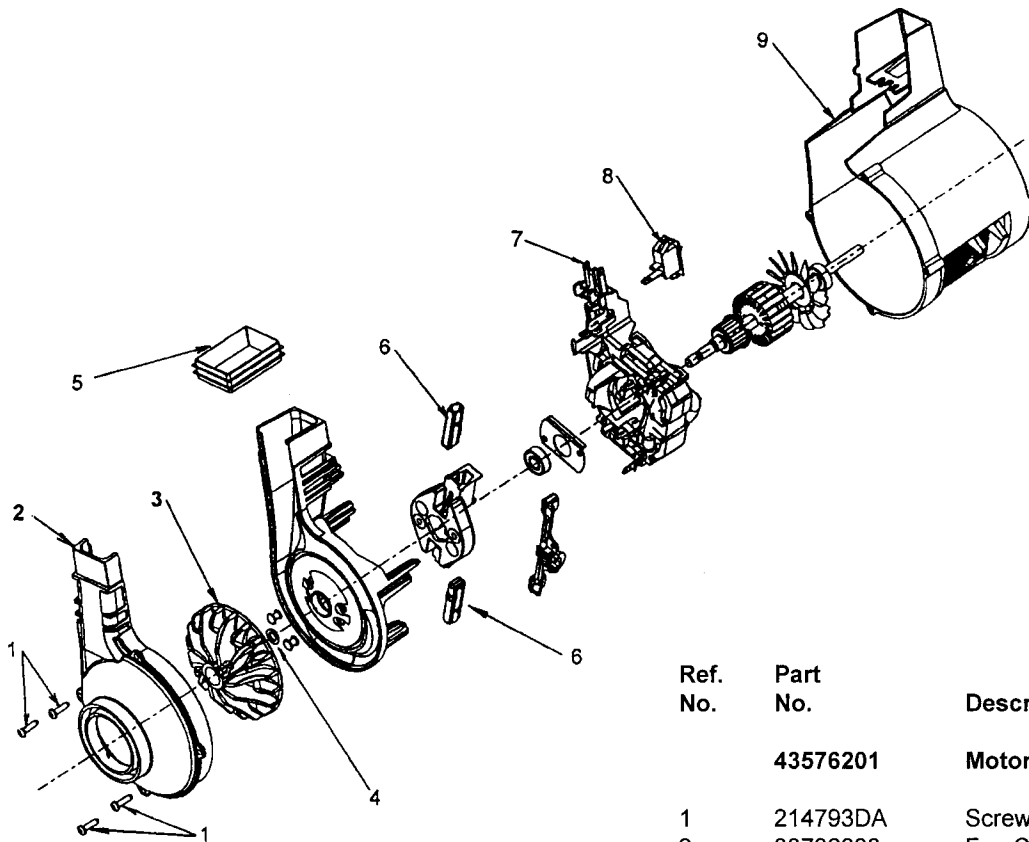

Ref. No.	Part No.	Description
	43576201	Motor Assembly Complete
1	214793DA	Screw-Self Tapping (4)
2	38736033	Fan Chamber
3	43565006	Fan / Nut Assembly
4	21312793	* Washer
5	38783020	Duct Seal
6	41311022	Motor Brush Assembly (2)
7	36914006	Switch Bus Bar
8	28161068	Switch Assembly
9	37194046	Motor End Cap Assembly

Agitator - #48414118

Ref. No.	Part No.	Description
1	36423016	Thread Guard - RH
2	43267002	Agitator Bearing Assm. (2)
3	21347003	* Conical Washer (2)
4	36422022	Agitator End (2)
5	N/A	Agitator Body
6	N/A	Agitator Shaft
7	36423017	Thread Guard - LH - AG