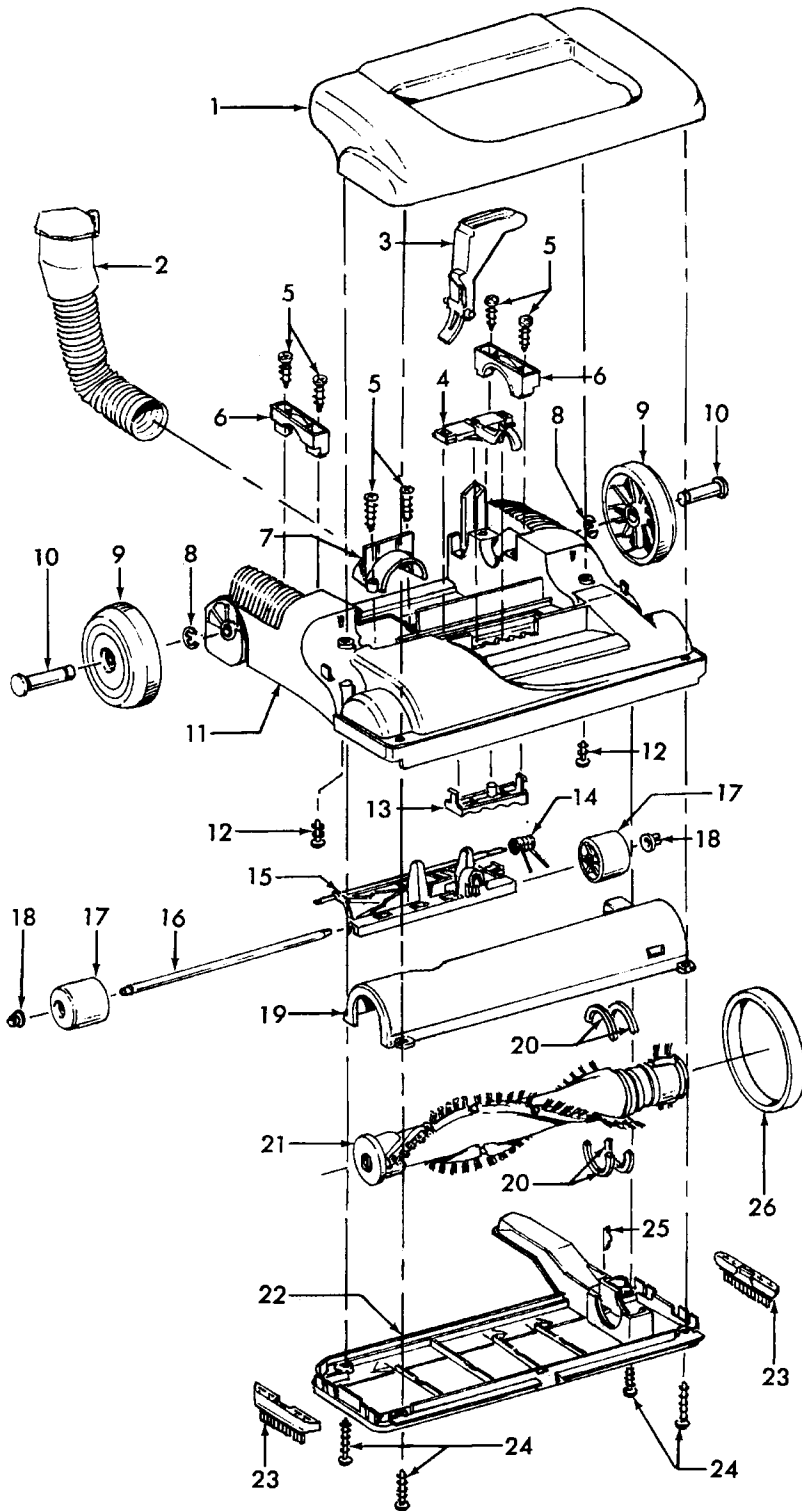

Ref. No.	Part No.	Description
1	37253A14	Hood
2	43431005	Angled Hose Conn. Assem.
3	38458043	Handle Release Lever
4	40309004	Nozzle Adj. Lever / Cam
5	21447072	* Screw Self Tapping
6	36131094	Trunnion Cover
7	36171044	Hose Clamp
8	160017	* Retaining Ring
9	43244004	Rear Wheel
10	32434008	Rear Axle
11	37242124	Main Body
12	21447228	* Screw Self Tapping
13	40309004	Nozzle Adj. Lever / Cam
14	38355010	Torsion Spring
15	36432027	Front Wheel Support
	43248057	Front Wheel Assembly (Inc. items 15, 16, 17, 18)
16	32541003	Wheel Shaft
17	38521004	Front Wheel
18	36131056	* Wheel Retainer
19	40309025	Bottom Plate / Duct Cover Assem.
20	38781053	* Agitator Pulley Seal
21	48414110	Agitator Assembly
22	40309025	Bottom Plate / Duct Cover Assem.
23	39511006	Litter Picker (2)
24	21447121	* Screw Self Tapping
25	13261AY	* Rug Nozzle Rib Shoe
26	38528033	Belt