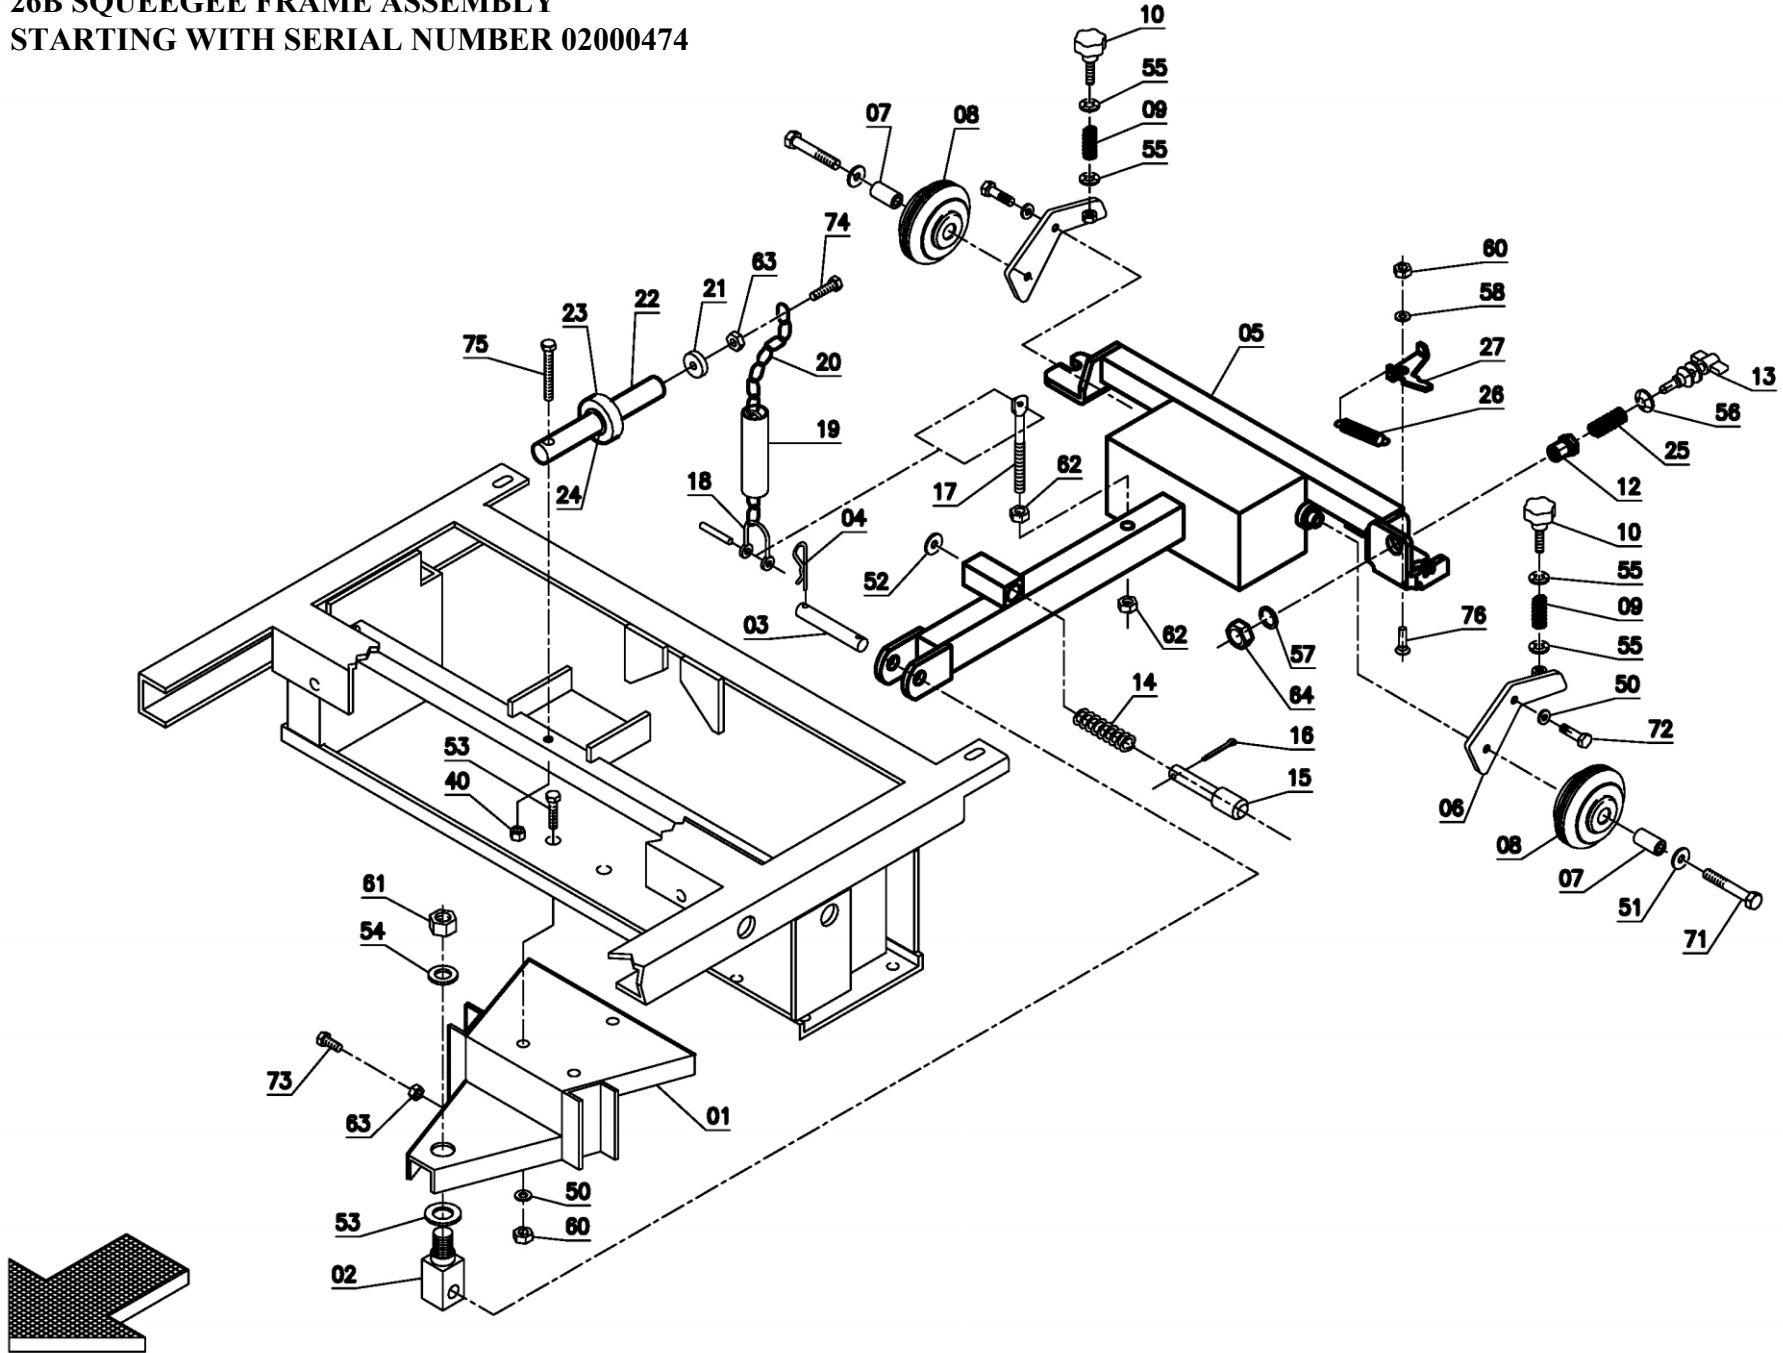

ScrubMaster 26B Insert

Modified Squeegee Assembly

Starting with Serial Number 02000474

26B SQUEEGEE FRAME ASSEMBLY
STARTING WITH SERIAL NUMBER 02000474

26B - DRAWING 06

Item	Part Number	Description	Qty.
1	40712060	Support	1
2	40712050	Joint	1
3	41203180	Pin	1
4	882130	Clip	2
5	40712150	Arm	1
6	40712070	Support	2
7	69104070	Bushing	2
8	67010060	Wheel	2
9	69210590	Spring	2
10	74008010	Knob	2
12	40712180	Bushing	1
13	40712170	Adjuster	1
14	69210040	Spring	1
15	40312100	Push button	1
16	925603	Split Pin	1
17	40312300	Adjuster	1
18	74400017	Split Pin	1
19	67404250	Sheath	1
20	40312310	Chain	1
21	70510801	Bearing	1
22	40312230	Arm	1
23	40312290	Roller	1
24	70220008	Ring - Snap	2

Item	Part Number	Description	Qty.
25	69210660	Spring	1
26	69220560	Spring	1
27	42312140	Coupler	1
50	980039	Washer	
51	980064	Washer	
52	980044	Washer	
53	980068	Washer	
54	71116004	Washer	
55	980053	Lock Washer	
56	71312002	Lock Washer	
57	71116003	Washer	
58	71108005	Washer	
60	924033	Lock Nut	
61	71021002	Lock Nut	
62	924053	Nut: M10	
63	924035	Nut: M8	
64	71011601	Nut	
71	70911024	Screw	
72	70910802	Screw	
73	964086	Screw	
74	70910810	Screw	
75	964084	Screw	
76	70900804	Screw	

SQUEEGEE ASSEMBLY, 40" Part Number A9607007
STARTING WITH SERIAL NUMBER 02000474

26B - DRAWING 07

Item	Part Number	Description	Qty.
1	69607060	Squeegee Body	1
2	67707130	Rear Rubber 33 Shore	
2	67707140	Rear Rubber 40 Shore (Std.)	1
3	68807060	Blade	1
4	41811060	Plate	6
5	71405002	Spring Pin	6
6	67707120	Front Rubber	1
7	68807070	Left Blade	1
8	68807050	Right Blade	1
9	40411010	Pin	2
10	67020080	Wheel	2
11	40411020	Pin	4
12	40311060	Stud Bolt	1
13	40311070	Stud Bolt	1
25	71020603	Lock Nut	
26	71021002	Lock Nut	
27	71010607	Nut	
30	70980608	Screw	
31	70940502	Screw	
33	71110002	Washer	
34	70911030	Screw	
35	71112006	Washer	2
	A9607007	Squeegee Assembly, 40"	