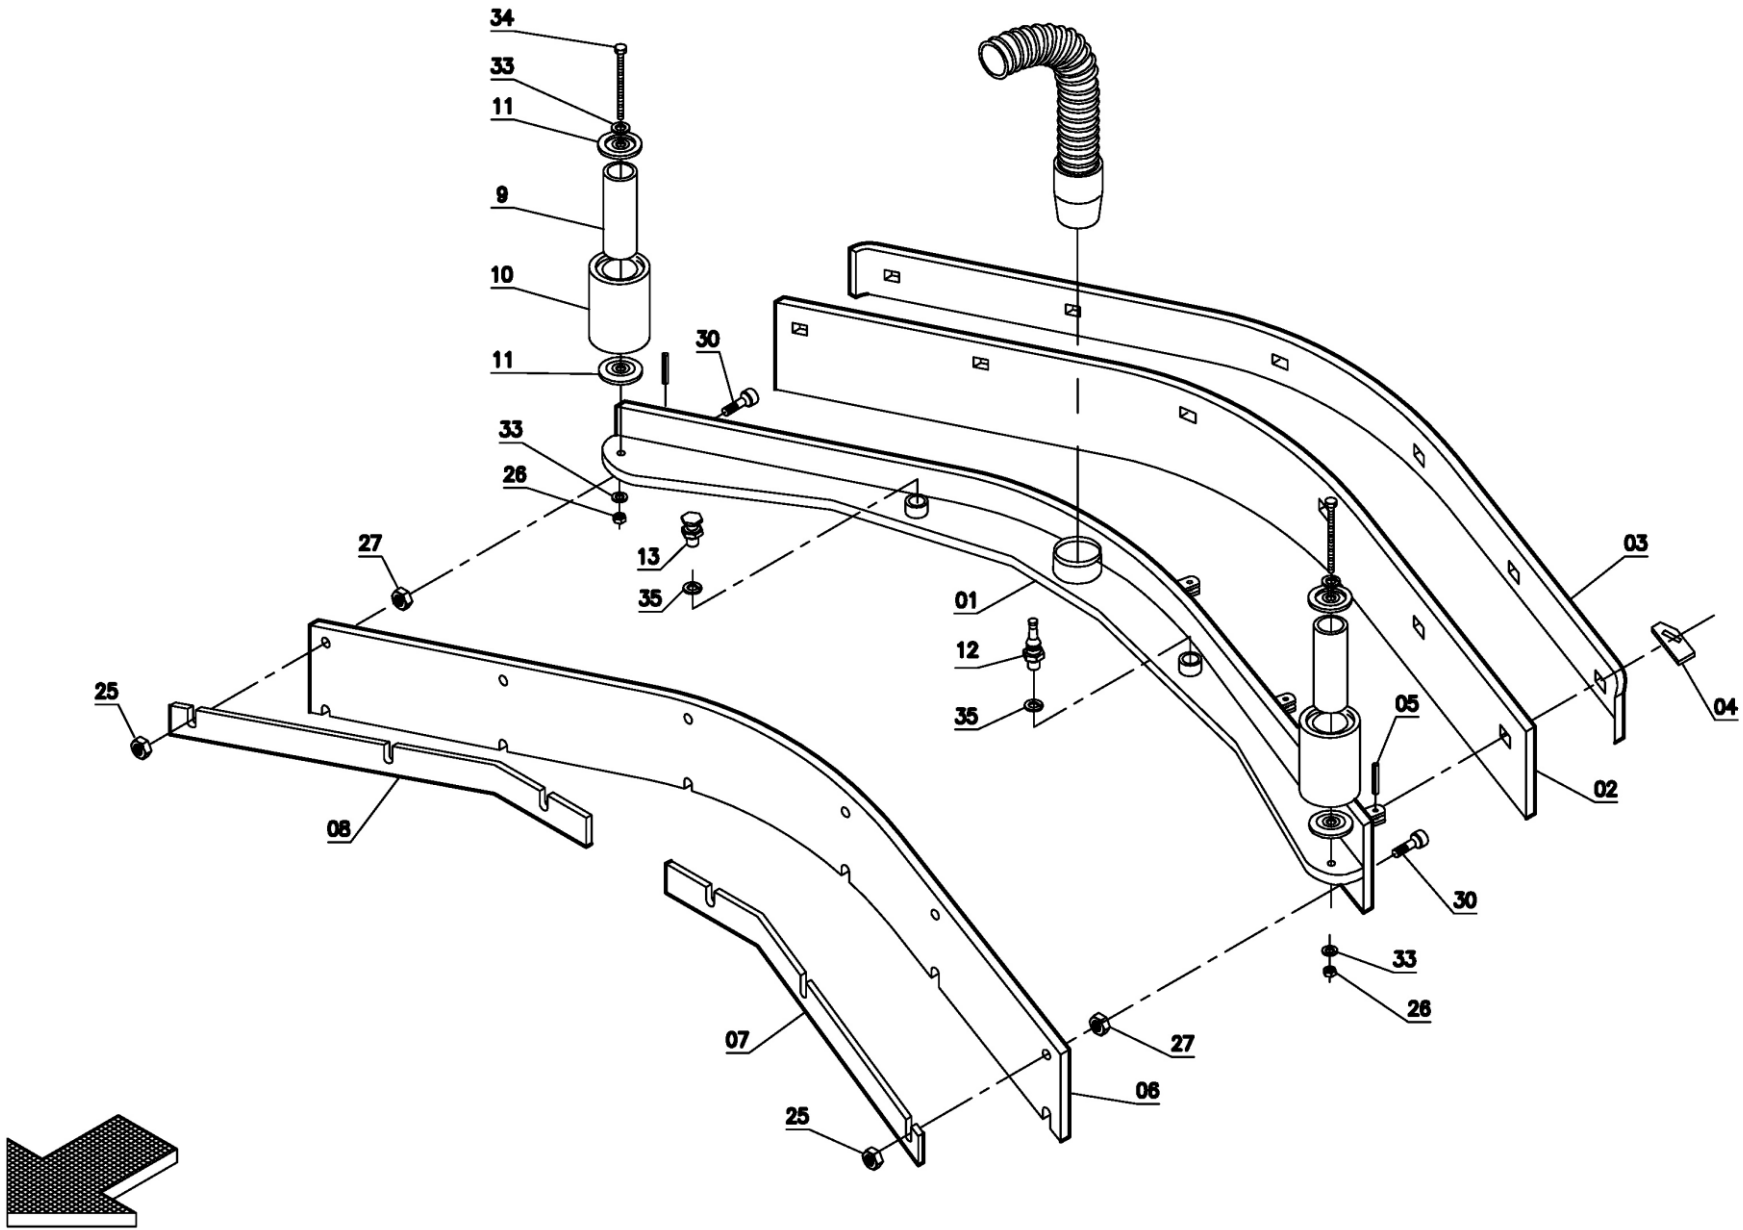

ScrubMaster 26B Insert

Modified Squeegee Assembly

Starting with Serial Number 02000474

26B SQUEEGEE FRAME ASSEMBLY
STARTING WITH SERIAL NUMBER 02000474

26B - DRAWING 06

Item	Part Number	Description	Qty.
1	40712060	Support	1
2	40712050	Joint	1
3	41203180	Pin	1
4	882130	Clip	2
5	40712150	Arm	1
6	40712070	Support	2
7	69104070	Bushing	2
8	67010060	Wheel	2
9	69210590	Spring	2
10	74008010	Knob	2
12	40712180	Bushing	1
13	40712170	Adjuster	1
14	69210040	Spring	1
15	40312100	Push button	1
16	925603	Split Pin	1
17	40312300	Adjuster	1
18	74400017	Split Pin	1
19	67404250	Sheath	1
20	40312310	Chain	1
21	70510801	Bearing	1
22	40312230	Arm	1
23	40312290	Roller	1
24	70220008	Ring - Snap	2

Item	Part Number	Description	Qty.
25	69210660	Spring	1
26	69220560	Spring	1
27	42312140	Coupler	1
50	980039	Washer	
51	980064	Washer	
52	980044	Washer	
53	980068	Washer	
54	71116004	Washer	
55	980053	Lock Washer	
56	71312002	Lock Washer	
57	71116003	Washer	
58	71108005	Washer	
60	924033	Lock Nut	
61	71021002	Lock Nut	
62	924053	Nut: M10	
63	924035	Nut: M8	
64	71011601	Nut	
71	70911024	Screw	
72	70910802	Screw	
73	964086	Screw	
74	70910810	Screw	
75	964084	Screw	
76	70900804	Screw	

SQUEEGEE ASSEMBLY, 40" Part Number A9607007
STARTING WITH SERIAL NUMBER 02000474

26B - DRAWING 07

Item	Part Number	Description	Qty.
1	69607060	Squeegee Body	1
2	67707130	Rear Rubber 33 Shore	
2	67707140	Rear Rubber 40 Shore (Std.)	1
3	68807060	Blade	1
4	41811060	Plate	6
5	71405002	Spring Pin	6
6	67707120	Front Rubber	1
7	68807070	Left Blade	1
8	68807050	Right Blade	1
9	40411010	Pin	2
10	67020080	Wheel	2
11	40411020	Pin	4
12	40311060	Stud Bolt	1
13	40311070	Stud Bolt	1
25	71020603	Lock Nut	
26	71021002	Lock Nut	
27	71010607	Nut	
30	70980608	Screw	
31	70940502	Screw	
33	71110002	Washer	
34	70911030	Screw	
35	71112006	Washer	2
	A9607007	Squeegee Assembly, 40"	

New parts are in Bold print.
