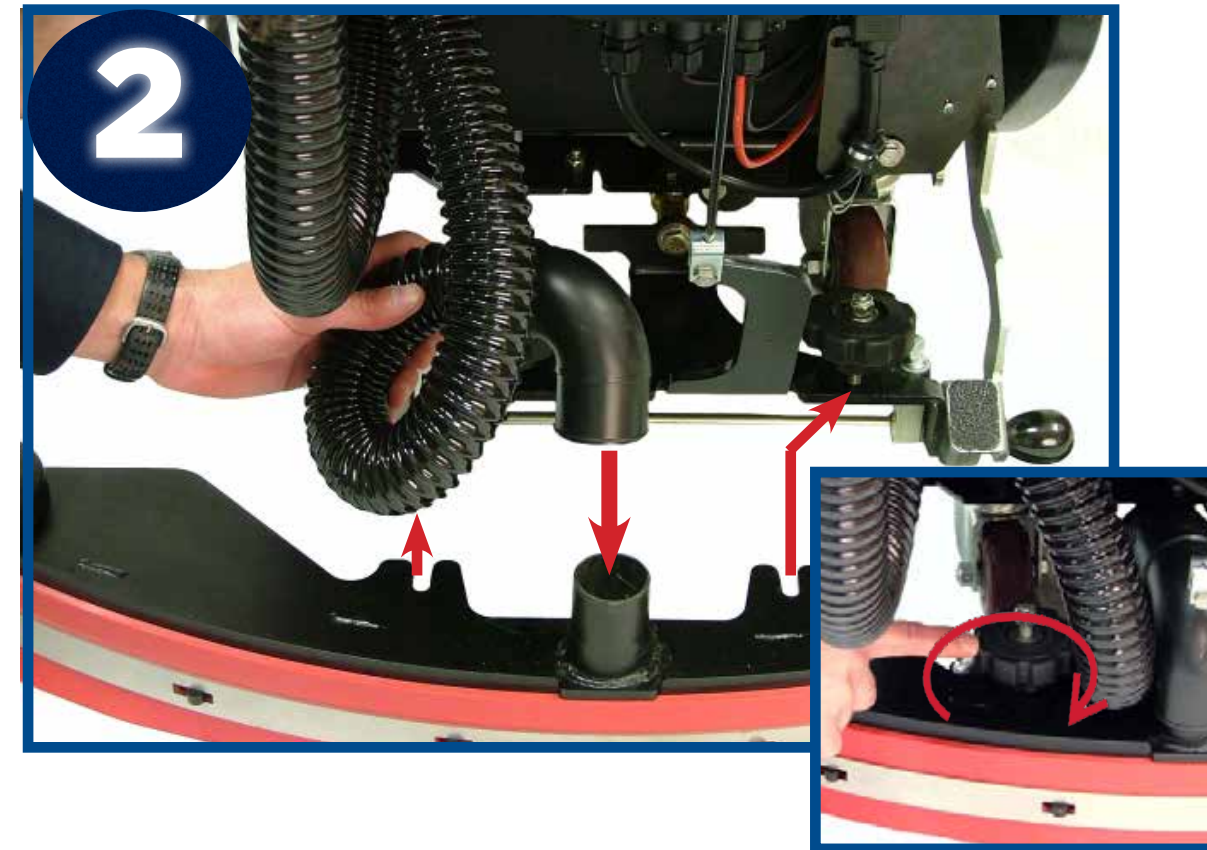

PACIFIC FLOORCARE™ S-20 ORBITAL AUTOMATIC SCRUBBER

OPERATING

MAINTENANCE

Call
800.968.1332

Press
Option 3 for
Tech Services

Please use this QR code to access the product manual for the S-20 for more detailed operating and maintenance instructions and part identification