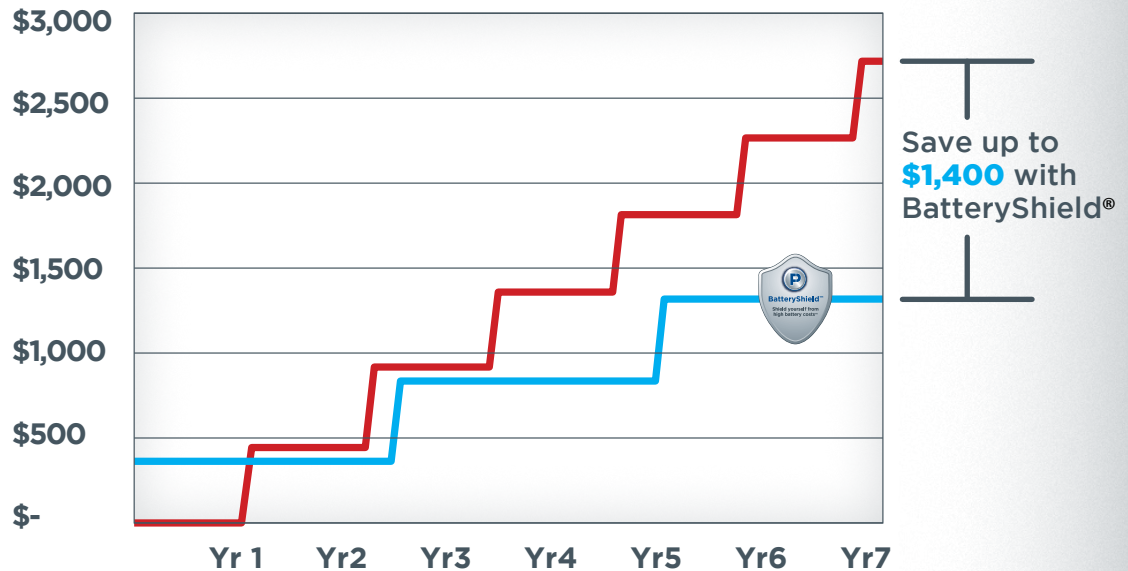

*ASSUMPTIONS

- Scrubber used 5 days a week
- Scrubber life = 7 years
- Battery pack replacement cost = $450
- Poorly watered battery life ~ 1 year
- Properly watered battery life ~ 2.5 years

● Unprotected Batteries   ● With BatteryShield®

SHIELD YOURSELF FROM HIGH BATTERY COSTS.®